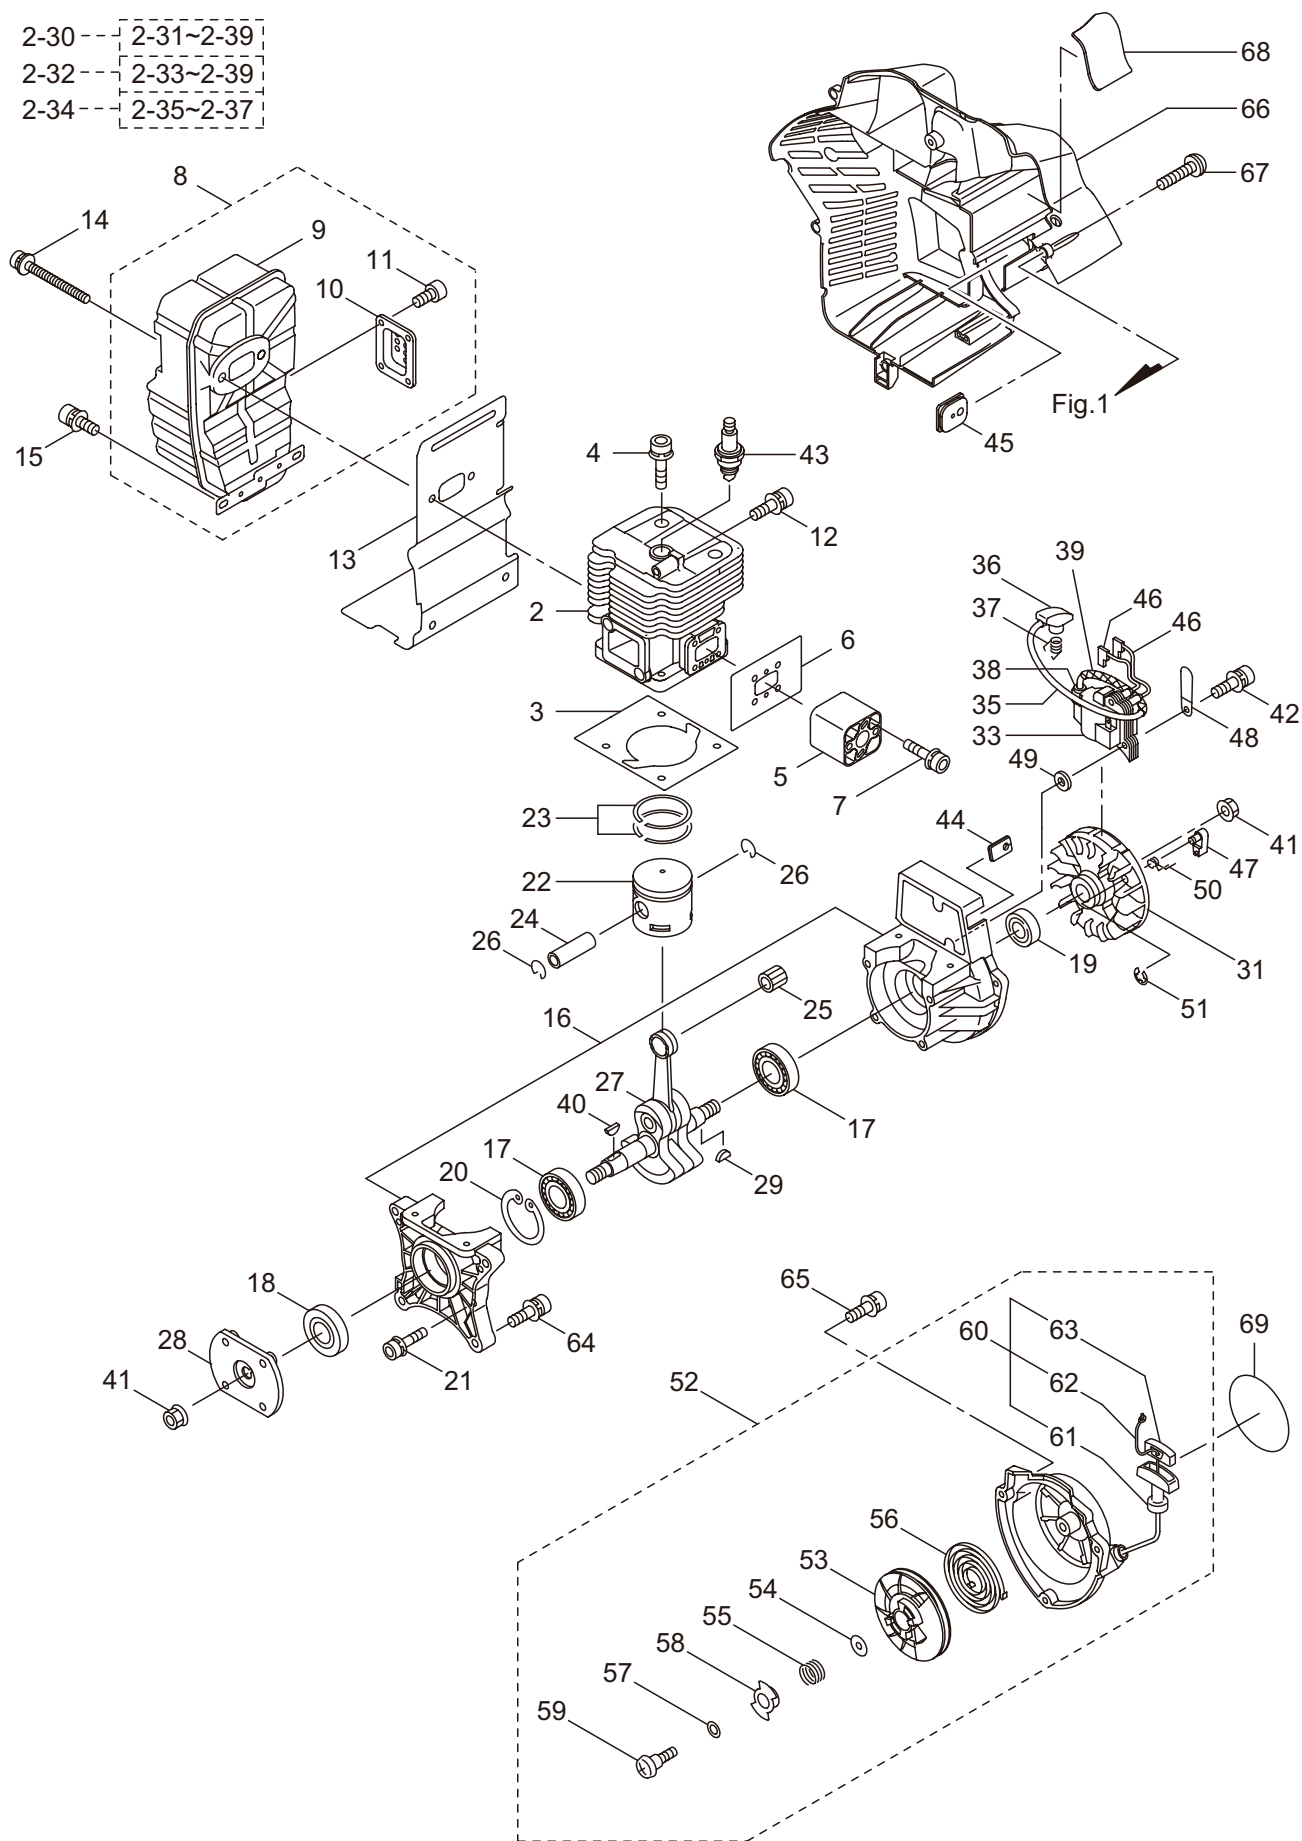

2. BL9000 ENGINE (CYLINDER, CRANKCASE)

| | |
|------|-----------|
| 2-30 | 2-31~2-39 |
| 2-32 | 2-33~2-39 |
| 2-34 | 2-35~2-37 |

| Ref. No. | Part No. | Part Name | Q'ty | Remarks |
|----------|----------|----------------------|------|------------|
| 2-46 | 281864 | Lead | 2 | |
| 2-47 | 276133 | Ratchet | 2 | |
| 2-48 | 277770 | Clamp | 1 | |
| 2-49 | 289481 | Spacer | 2 | |
| 2-50 | 262637 | Return Spring | 2 | |
| 2-51 | 262638 | E-Ring | 2 | |
| 2-52 | 276130 | Recoil Starter Ass'y | 1 | Incl.53-63 |
| 2-53 | 276035 | Reel | 1 | |
| 2-54 | 276036 | Washer | 1 | |
| 2-55 | 276037 | Spring | 1 | |
| 2-56 | 276038 | Spiral Spring | 1 | |
| 2-57 | 276039 | Washer | 1 | |
| 2-58 | 276040 | Plate | 1 | |
| 2-59 | 276041 | Screw | 1 | |
| 2-60 | 276042 | Rope Ass'y | 1 | Incl.61-63 |
| 2-61 | 276043 | Starter Rope | 1 | |
| 2-62 | 262633 | Starter Grip | 1 | |
| 2-63 | 262981 | Cap | 1 | |
| 2-64 | 275877 | Cap Screw | 4 | M6X25 |
| 2-65 | 268940 | Screw | 3 | M5x18 |
| 2-66 | 276163 | Top Cover | 1 | |
| 2-67 | 131523 | Tapping Screw | 5 | M5x20 |
| 2-68 | 277462 | Grommet | 1 | |
| 2-69 | 134368 | Label | 1 | |