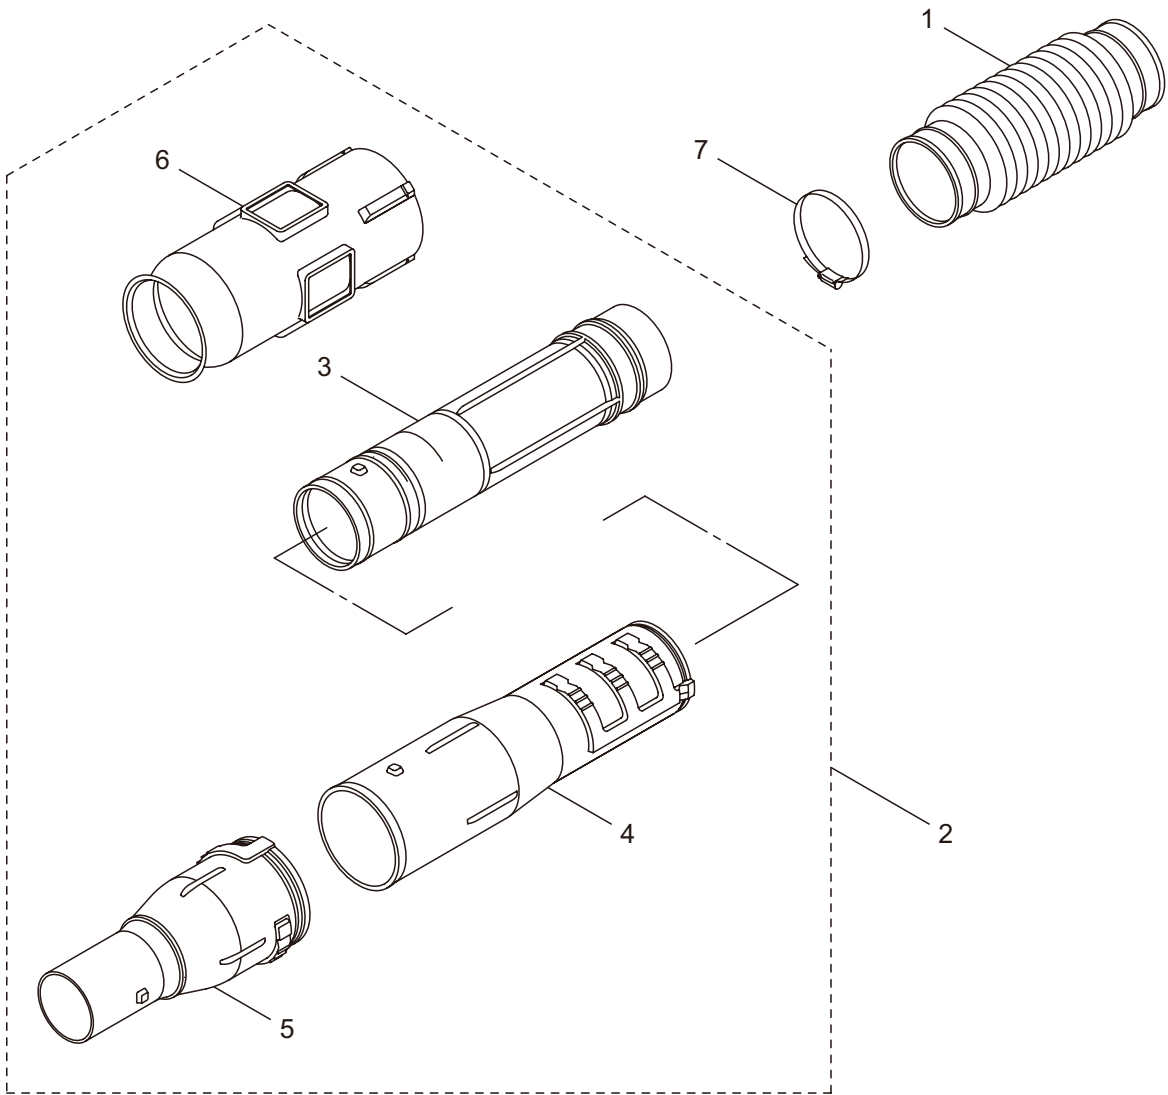

4. BL9000
ACCESSORIES, OPTIONAL PARTS

Ref. No.	Part No.	Part Name	Q'ty	Remarks
4-1	275906	Flexible Pipe	1	
4-2	275908	Pipe Ass'y	1	Incl.3-6
4-3	275909	Flexible Pipe	1	
4-4	275914	Straight Blow Pipe	1	
4-5	275916	Blow Pipe	1	
4-6	276352	Blow Pipe	1	
4-7	130208	Clamp Ass'y	2	#105
4-8	128924	Clamp	2	
4-9	288652	Combi Box Spanner	1	13x19 L=190
4-10	134385	Instruction Manual	1	BL9000
4-11	278009	Blow Pipe	1