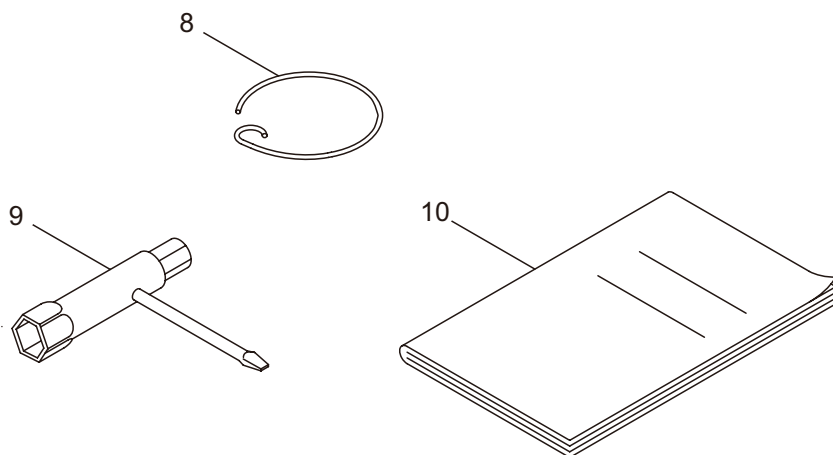

4. BL9000
ACCESSORIES, OPTIONAL PARTS

Ref. No.	Part No.	Part Name	Q'ty	Remarks
4-1	275906	Flexible Pipe	1	
4-2	275908	Pipe Ass'y	1	Incl.3-6
4-3	275909	Flexible Pipe	1	
4-4	275914	Straight Blow Pipe	1	
4-5	275916	Blow Pipe	1	
4-6	276352	Blow Pipe	1	
4-7	130208	Clamp Ass'y	2	#105
4-8	128924	Clamp	2	
4-9	288652	Combi Box Spanner	1	13x19 L=190
4-10	134385	Instruction Manual	1	BL9000
4-11	278009	Blow Pipe	1