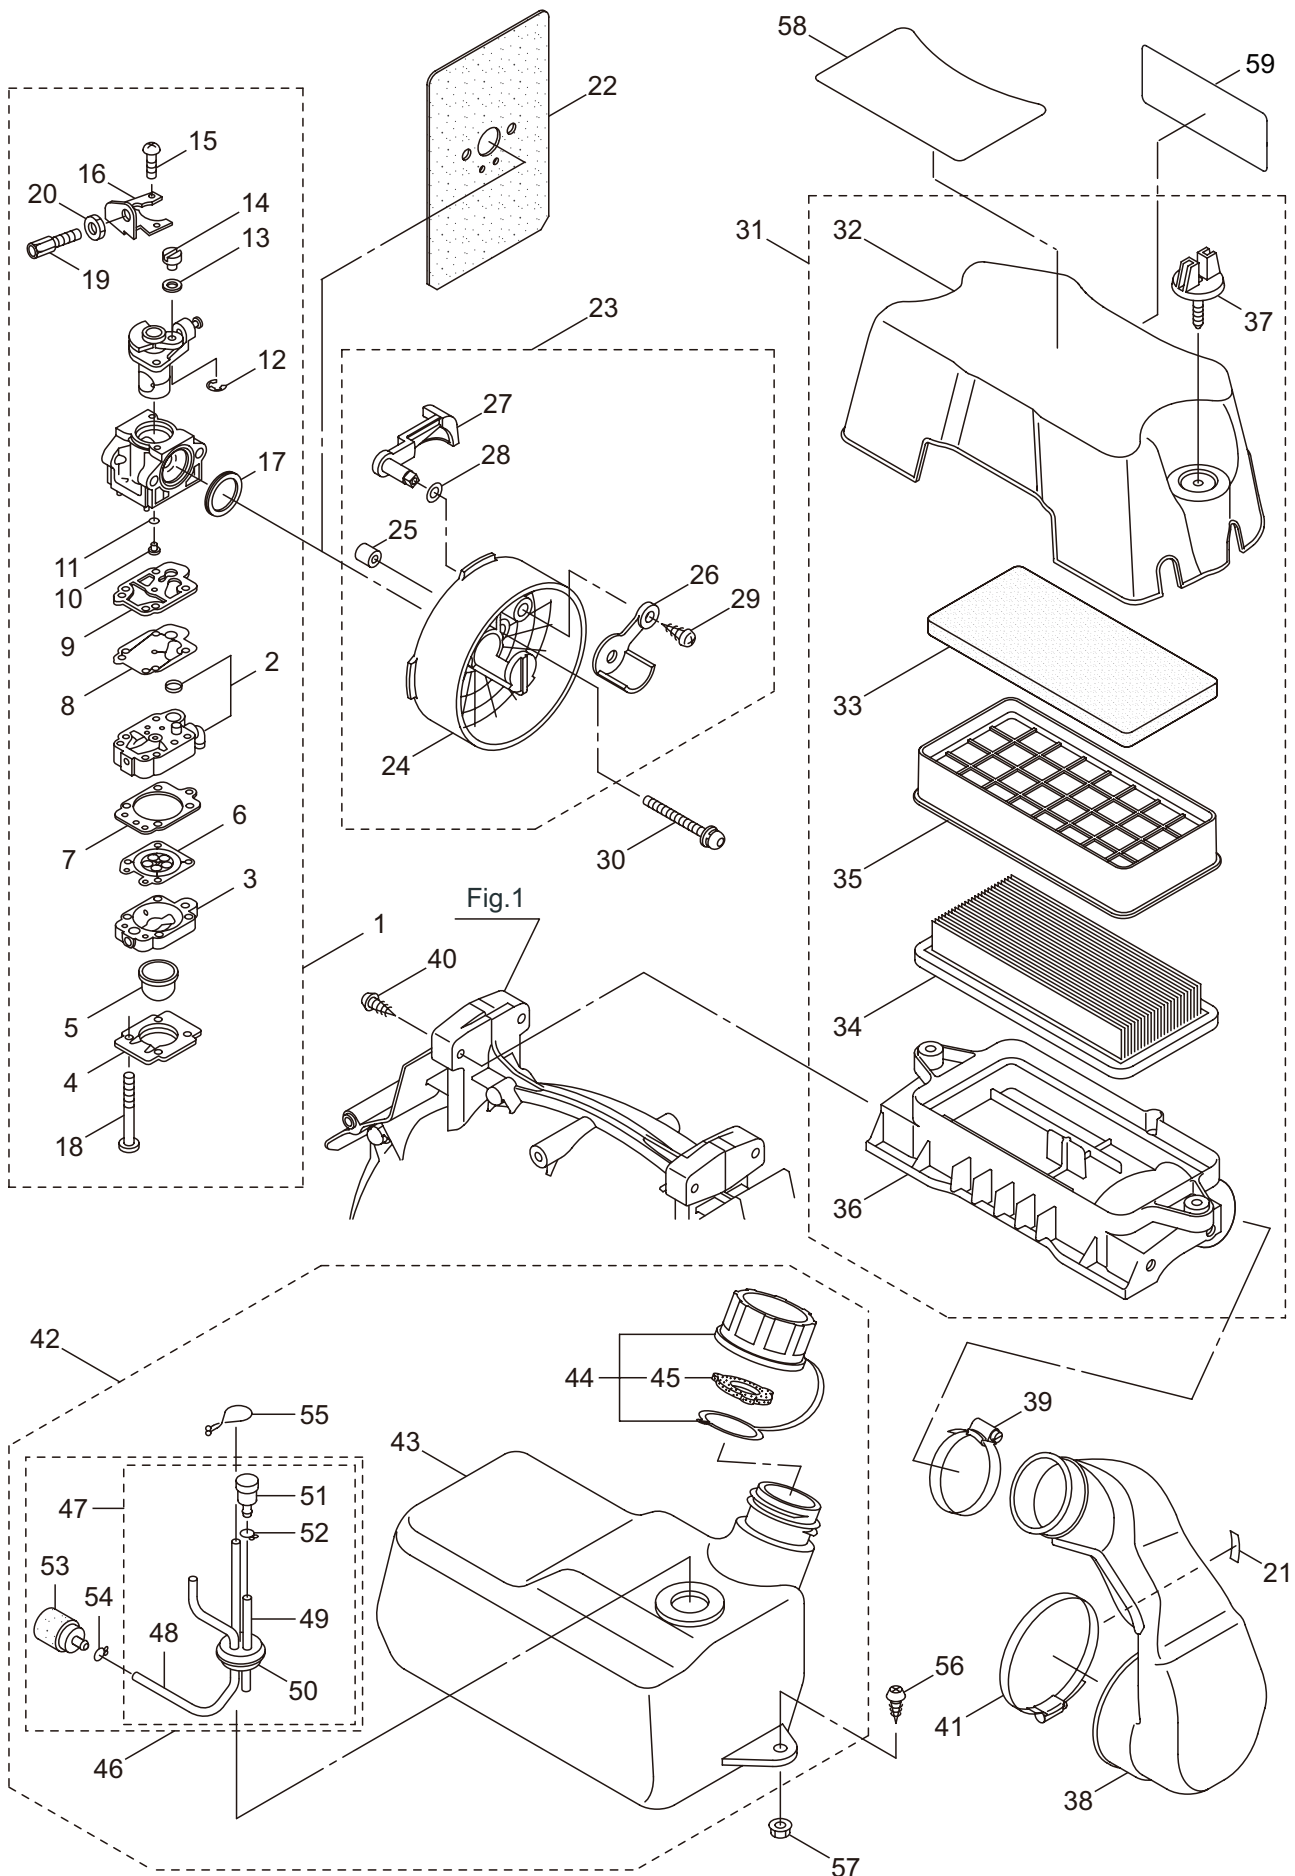

3. BL9000
ENGINE (CARBURETOR, FUEL TANK)

Ref. No.	Part No.	Part Name	Q'ty	Remarks
3-46	276092	Fuel Pipe Pick-up Ass'y	1	Incl.47-54
3-47	276355	Fuel Pipe Ass'y	1	Incl.48-52
3-48	276093	Pipe	1	
3-49	276094	Overflow Pipe	1	
3-50	268065	Grommet	1	
3-51	261590	Breather	1	
3-52	261117	Clip	1	
3-53	267328	Fuel Filter Ass'y	1	
3-54	261117	Clip	1	
3-55	131328	Clamp	1	
3-56	127221	Screw	2	M6x16
3-57	125277	Nut	2	
3-58	134383	Label	1	
3-59	134479	Label	1	BL9000