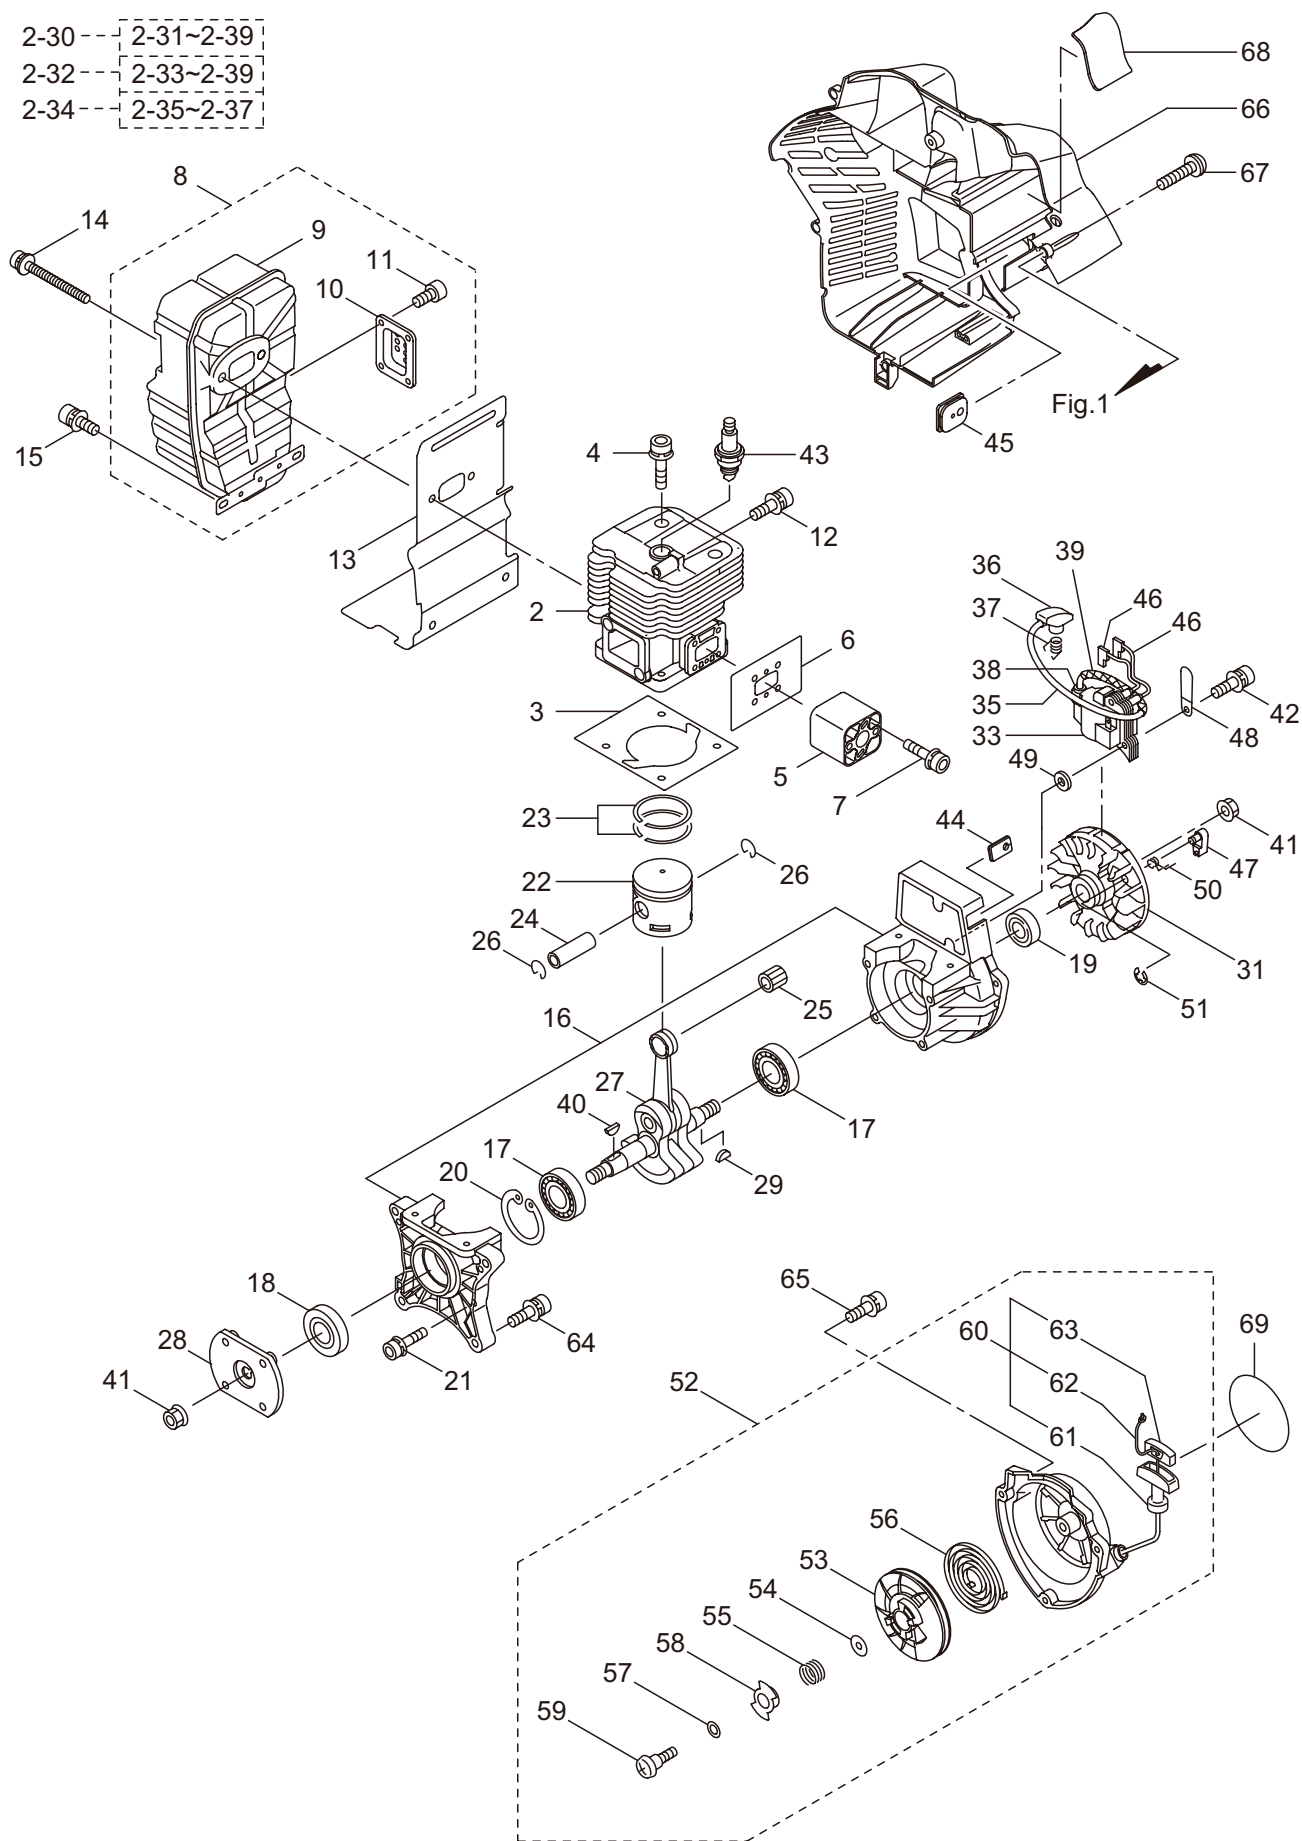

2. BL9000 ENGINE (CYLINDER, CRANKCASE)

2-30	2-31~2-39
2-32	2-33~2-39
2-34	2-35~2-37