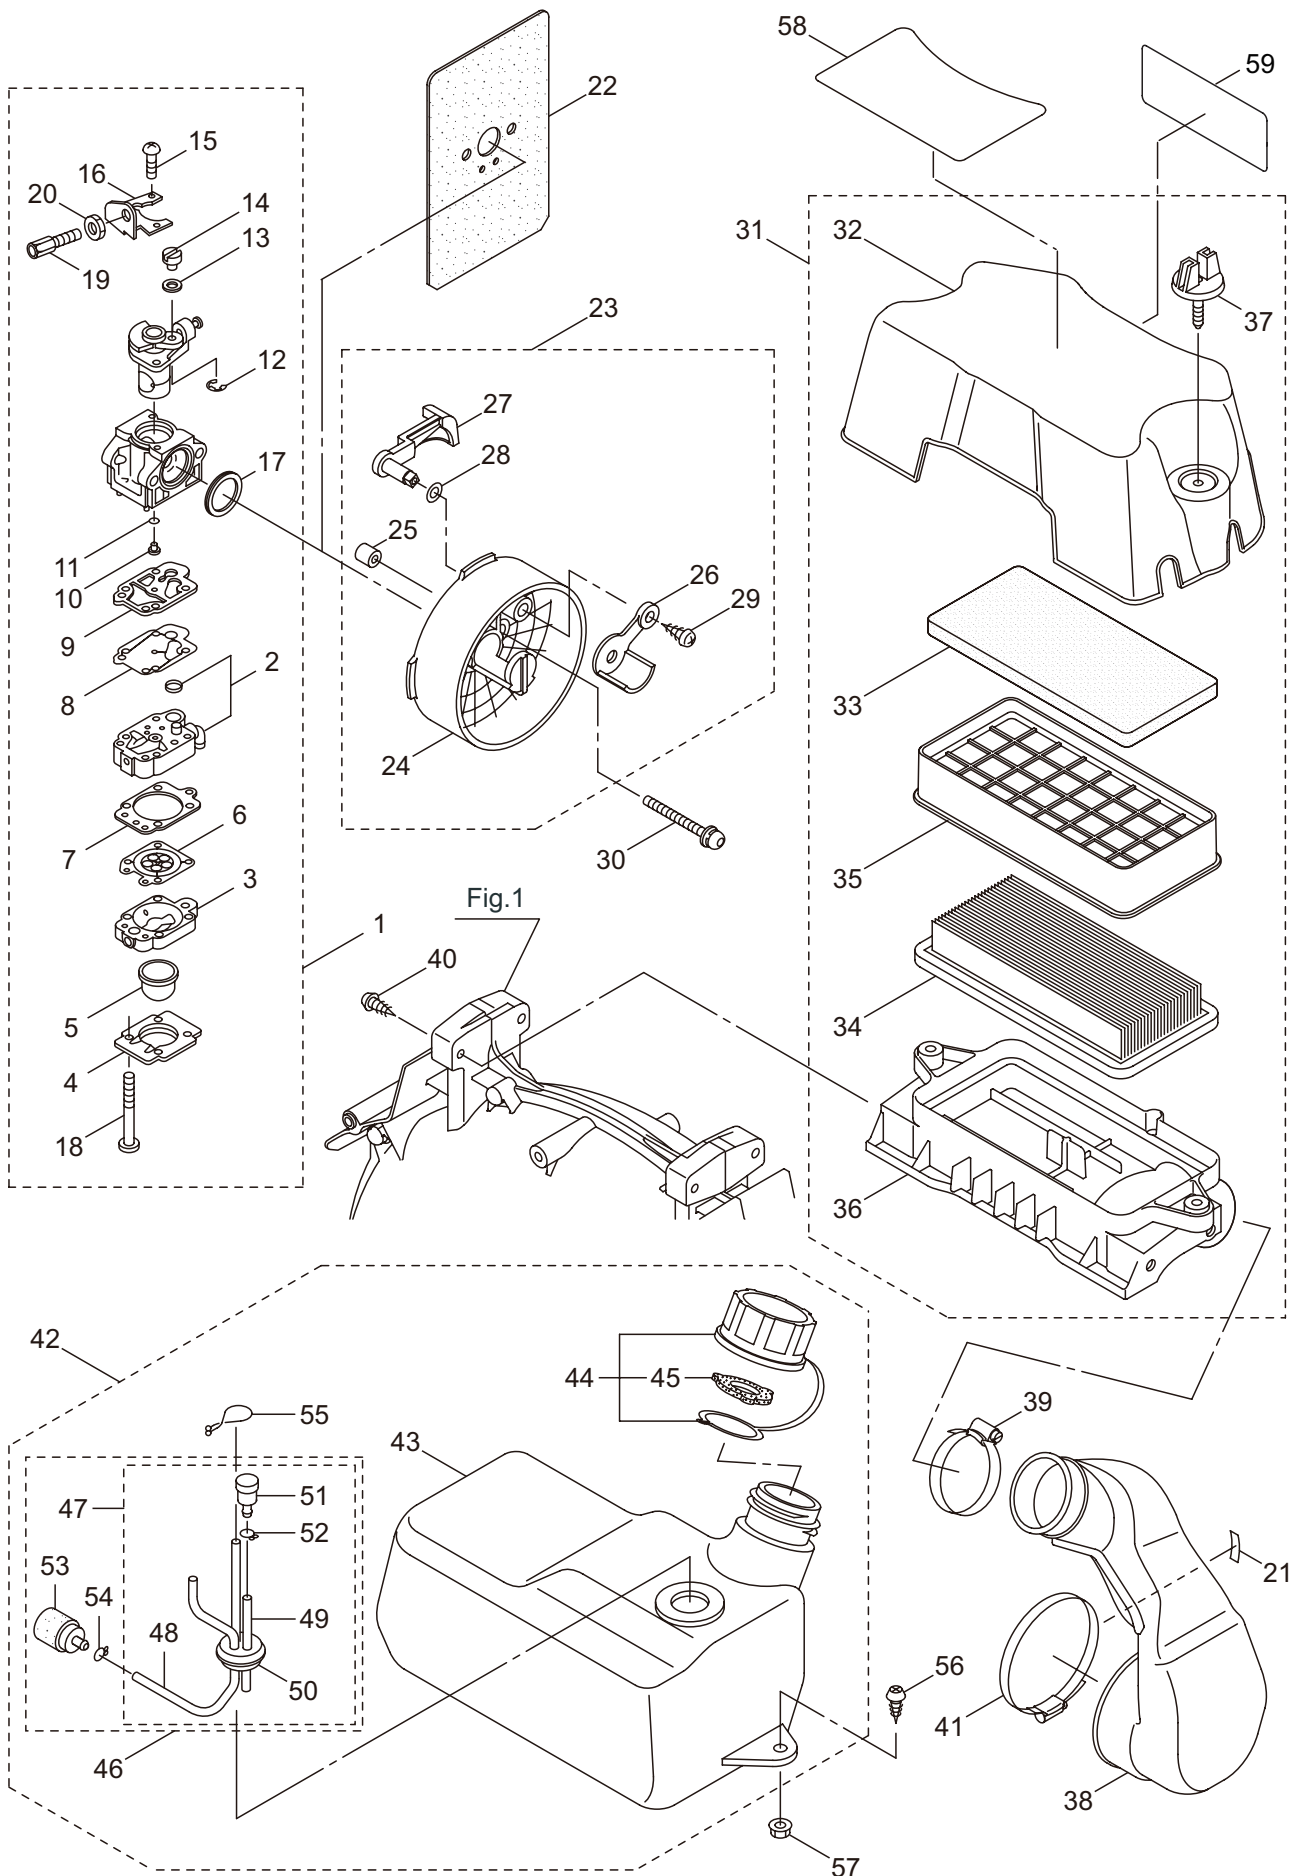

3. BL9000
ENGINE (CARBURETOR, FUEL TANK)

Ref. No.	Part No.	Part Name	Q'ty	Remarks
3-1	276045	Carburetor Ass'y	1	Incl.2-20
3-2	263739	Pump Body	1	
3-3	262991	Purge Body	1	
3-4	262992	Cover Plate	1	
3-5	261874	Primer Bulb	1	
3-6	283905	Diaphragm, Meterring	1	
3-7	262993	Gasket	1	
3-8	262994	Diaphragm,Fuel Pump	1	
3-9	282576	Gasket	1	
3-10	286900	Jet	1	
3-11	261871	O-Ring	1	
3-12	261876	E-Ring	1	
3-13	264678	Washer	1	
3-14	261658	Swivel	1	
3-15	261875	Screw	1	
3-16	264677	Bracket	4	
3-17	261657	Packing	1	
3-18	262996	Screw	4	
3-19	261877	Adapter	1	
3-20	261878	Nut	1	
3-21	277762	Label	1	
3-22	276134	Gasket	1	
3-23	276150	Case Ass'y	1	Incl.24-29
3-24	276151	Case Body	1	
3-25	277830	Sleeve	2	
3-26	276152	Valve	1	
3-27	276153	Lever	1	
3-28	284816	Washer	1	6.4x11x0.15
3-29	269032	Screw	1	
3-30	274106	Cap Screw	2	M5x55
3-31	276463	Air Cleaner Box Ass'y	1	Incl.32-37
3-32	276155	Air Cleaner Box Cover	1	
3-33	276143	Element	1	
3-34	276139	Air Cleaner	1	
3-35	276157	Air Cleaner Case	1	
3-36	276159	Air Cleaner Box Ass'y	1	
3-37	276999	Knob Bolt	2	
3-38	276161	Intake Pipe	1	
3-39	277547	Clump Ass'y	1	#55
3-40	086071	Tapping Screw	4	M6x16
3-41	277548	Clump Ass'y	1	#90
3-42	276351	Tank Ass'y	1	Incl.43-55
3-43	275903	Fuel Tank	1	
3-44	131319	Tank Cap Ass'y	1	Incl.45
3-45	287058	Gasket	1