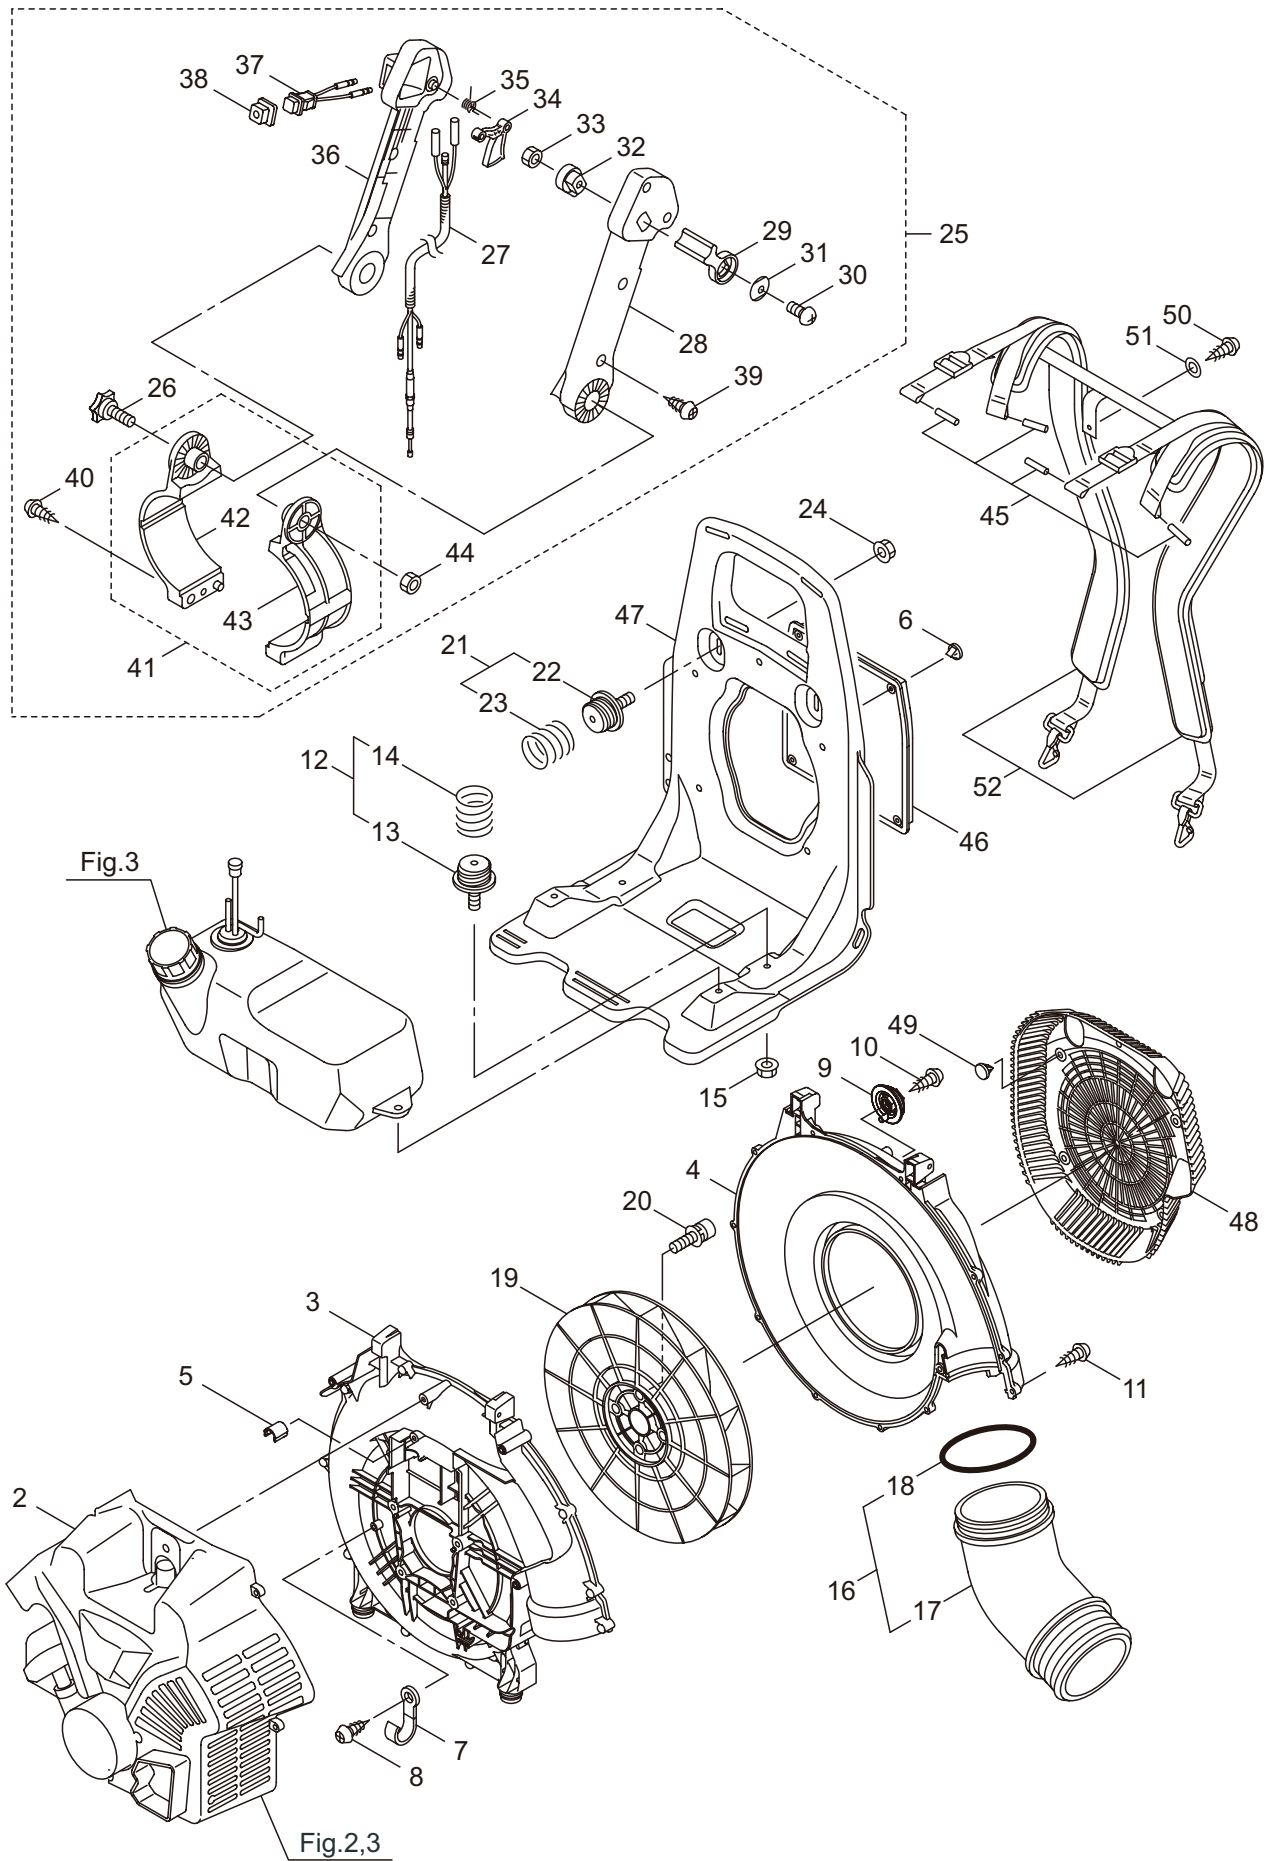

1. BL9000
FRAME & BLOWER

Ref. No.	Part No.	Part Name	Q'ty	Remarks
1-46	276460	Cushion Pad	1	
1-47	275898	Flame	1	
1-48	275900	Guard	1	
1-49	100749	Fastener	5	#7
1-50	086069	Tapping Screw	1	M6x12
1-51	261189	Washer	1	6x16.5x1.2
1-52	276456	Knapsack Band	1